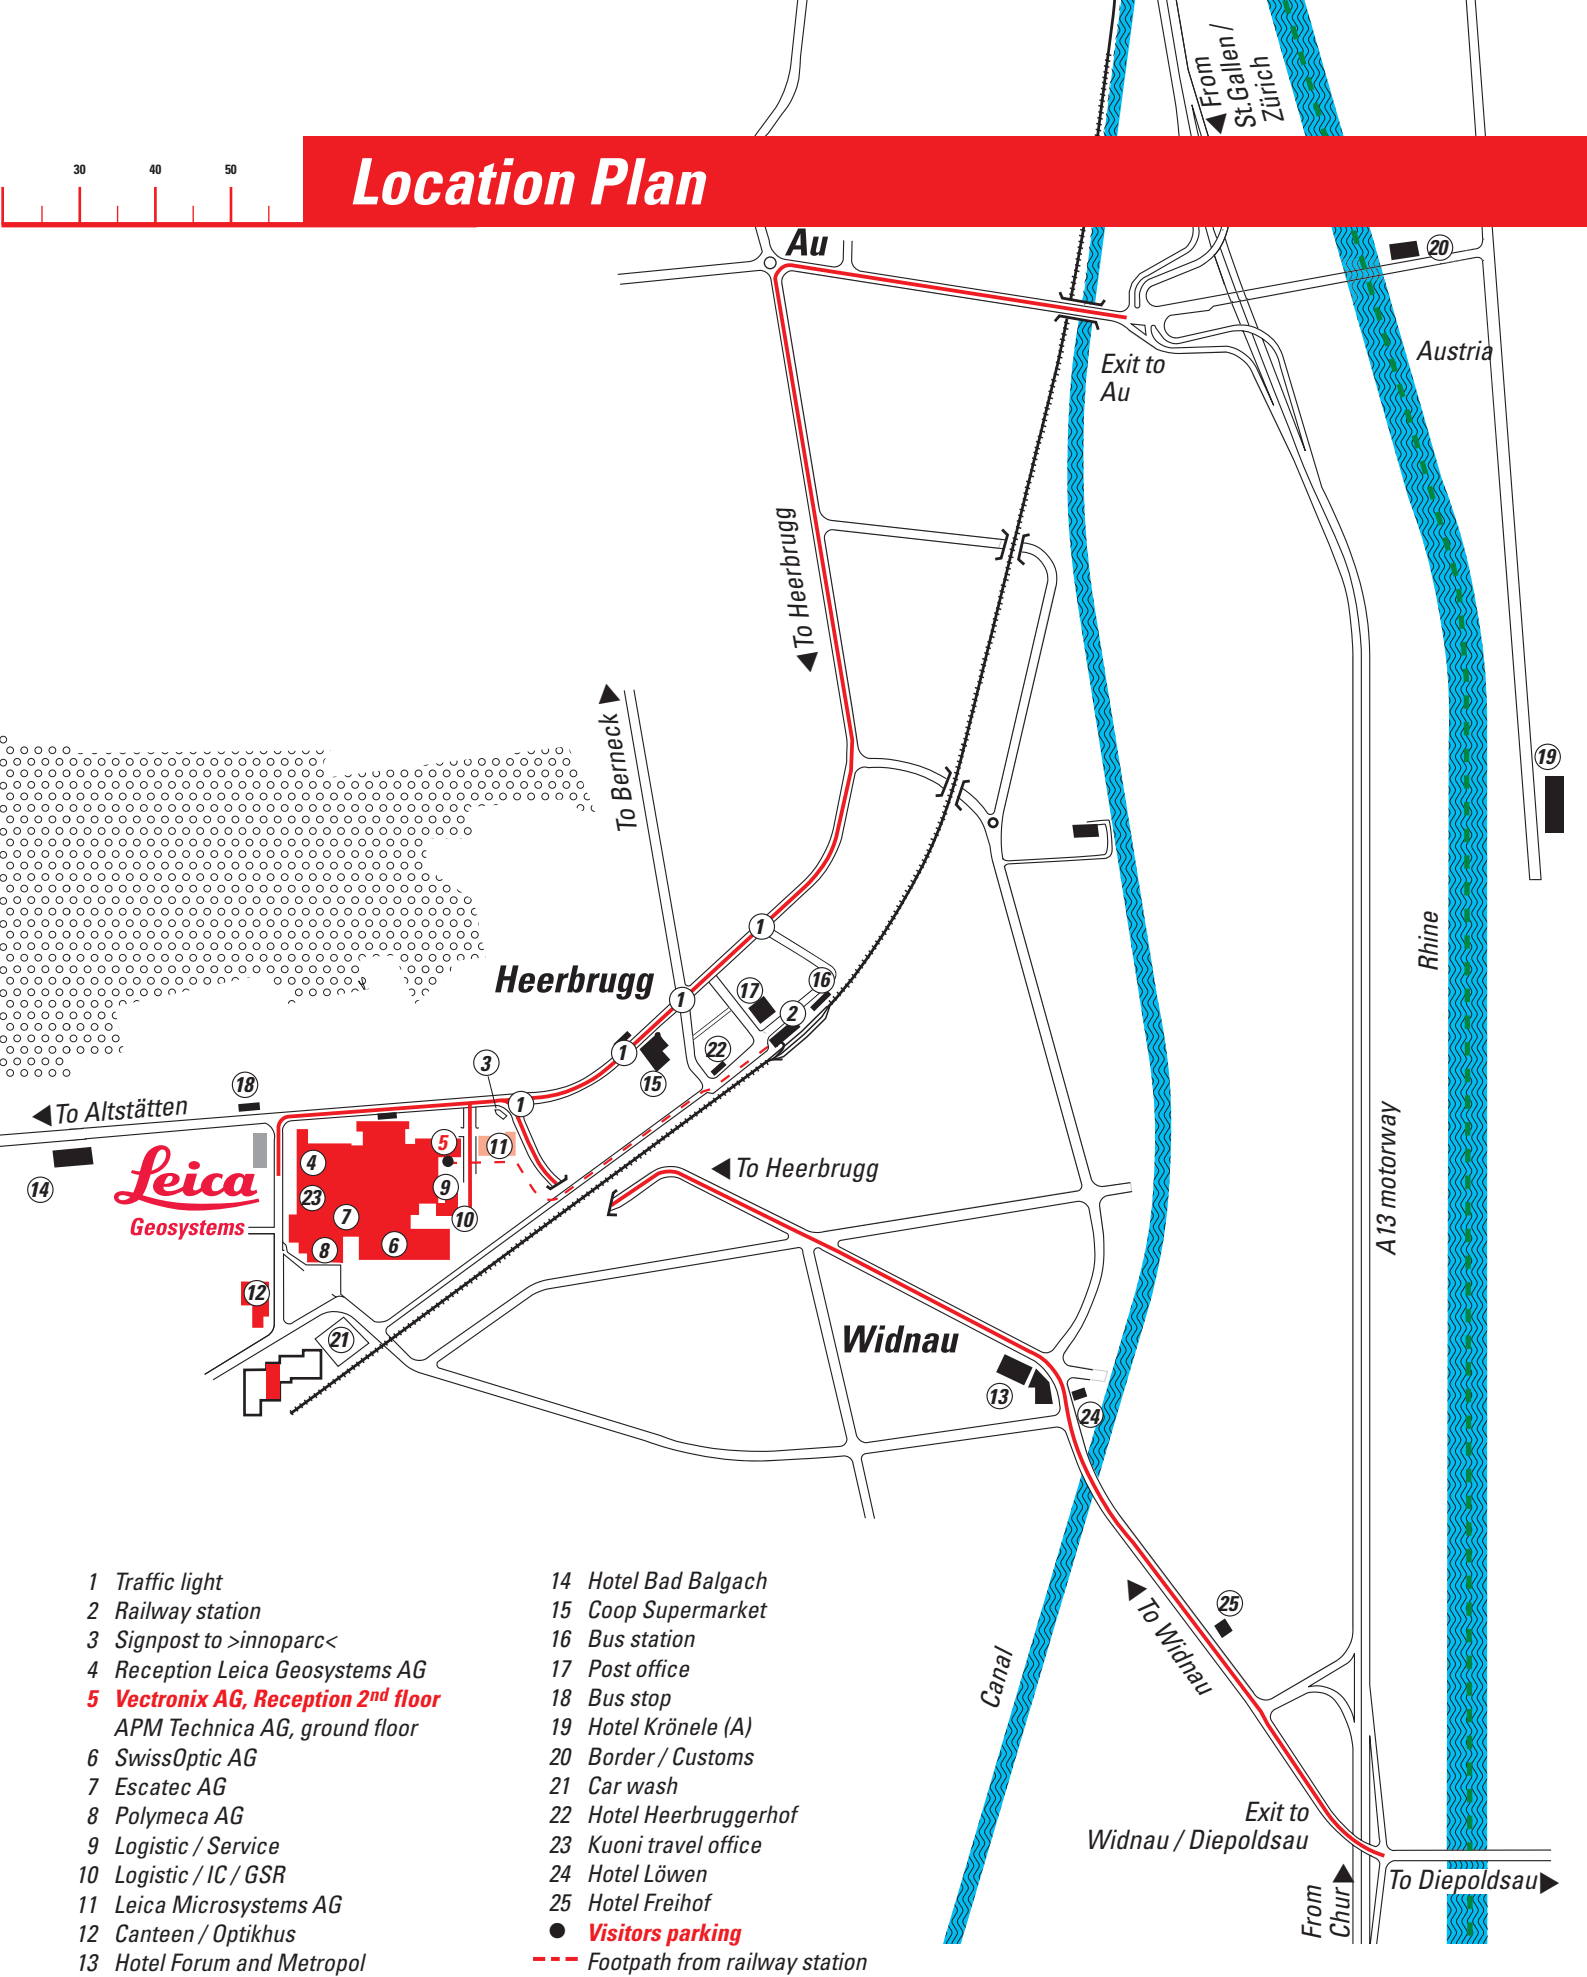

# Location Plan

- |   |                                     |
|---|-------------------------------------|
| 1 Traffic light                                       | 14 Hotel Bad Balgach                |
| 2 Railway station                                     | 15 Coop Supermarket                 |
| 3 Signpost to >innoparc<                              | 16 Bus station                      |
| 4 Reception Leica Geosystems AG                       | 17 Post office                      |
| <b>5 Vectronix AG, Reception 2<sup>nd</sup> floor</b> | 18 Bus stop                         |
| APM Technica AG, ground floor                         | 19 Hotel Krönele (A)                |
| 6 SwissOptic AG                                       | 20 Border / Customs                 |
| 7 Escatec AG  | 21 Car wash                         |
| 8 Polymeca AG   | 22 Hotel Heerbruggerhof             |
| 9 Logistic / Service                                  | 23 Kuoni travel office              |
| 10 Logistic / IC / GSR                                | 24 Hotel Löwen                      |
| 11 Leica Microsystems AG                              | 25 Hotel Freihof                    |
| 12 Canteen / Optikhus                                 | ● <b>Visitors parking</b>           |
| 13 Hotel Forum and Metropol                           | - - - Footpath from railway station |